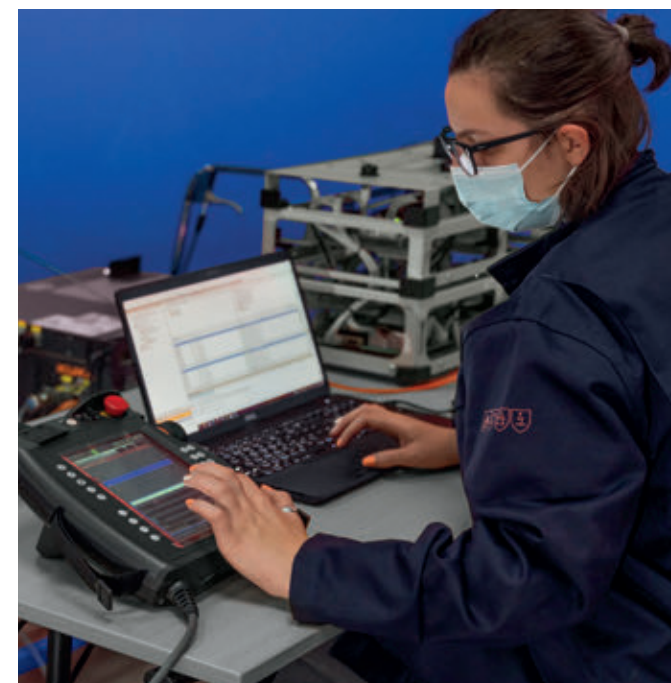

ACCESSORIES

SMARTFEED